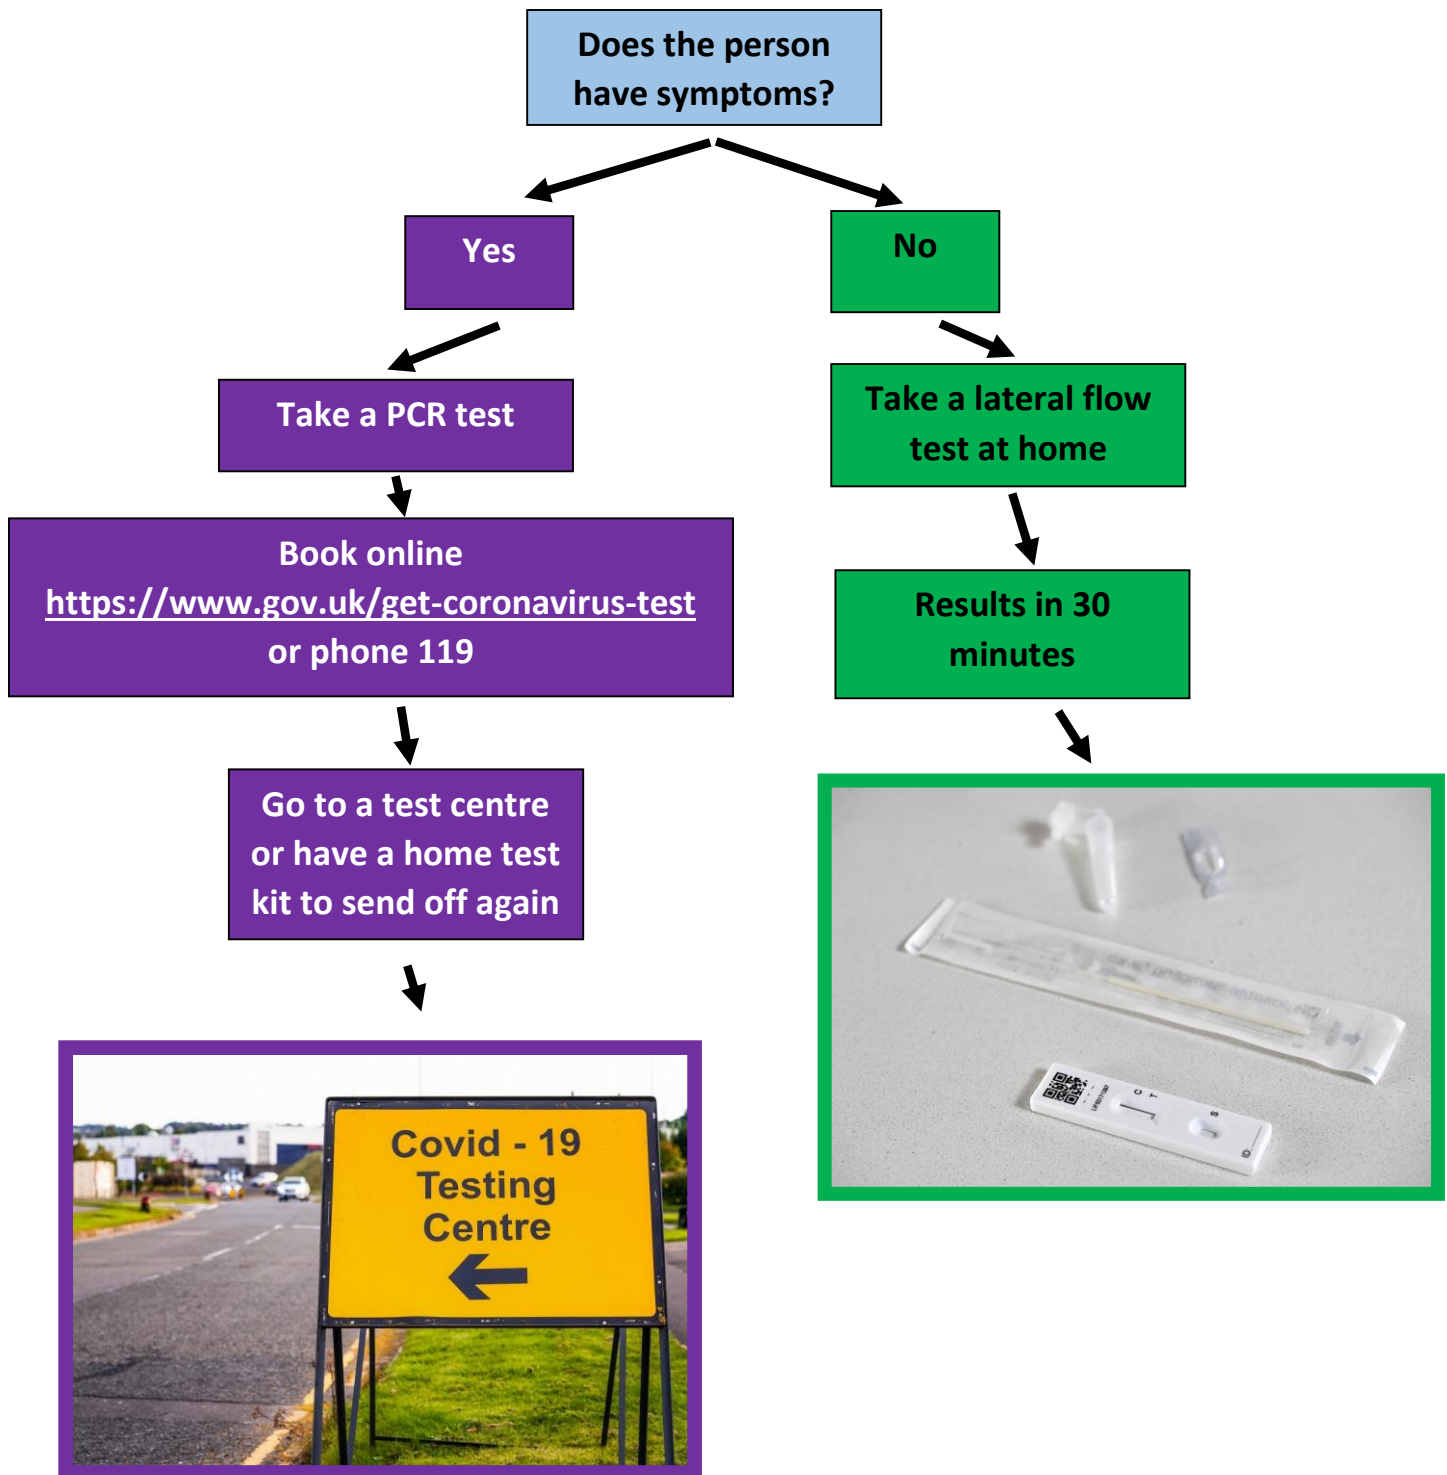

# WHICH COVID TEST DO I NEED?

If you / your child / anyone in your house has symptoms of COVID, you must book a PCR test. If you do a Lateral Flow Test, this will not be accepted.

A Lateral Flow Test is only used for regular asymptomatic testing.